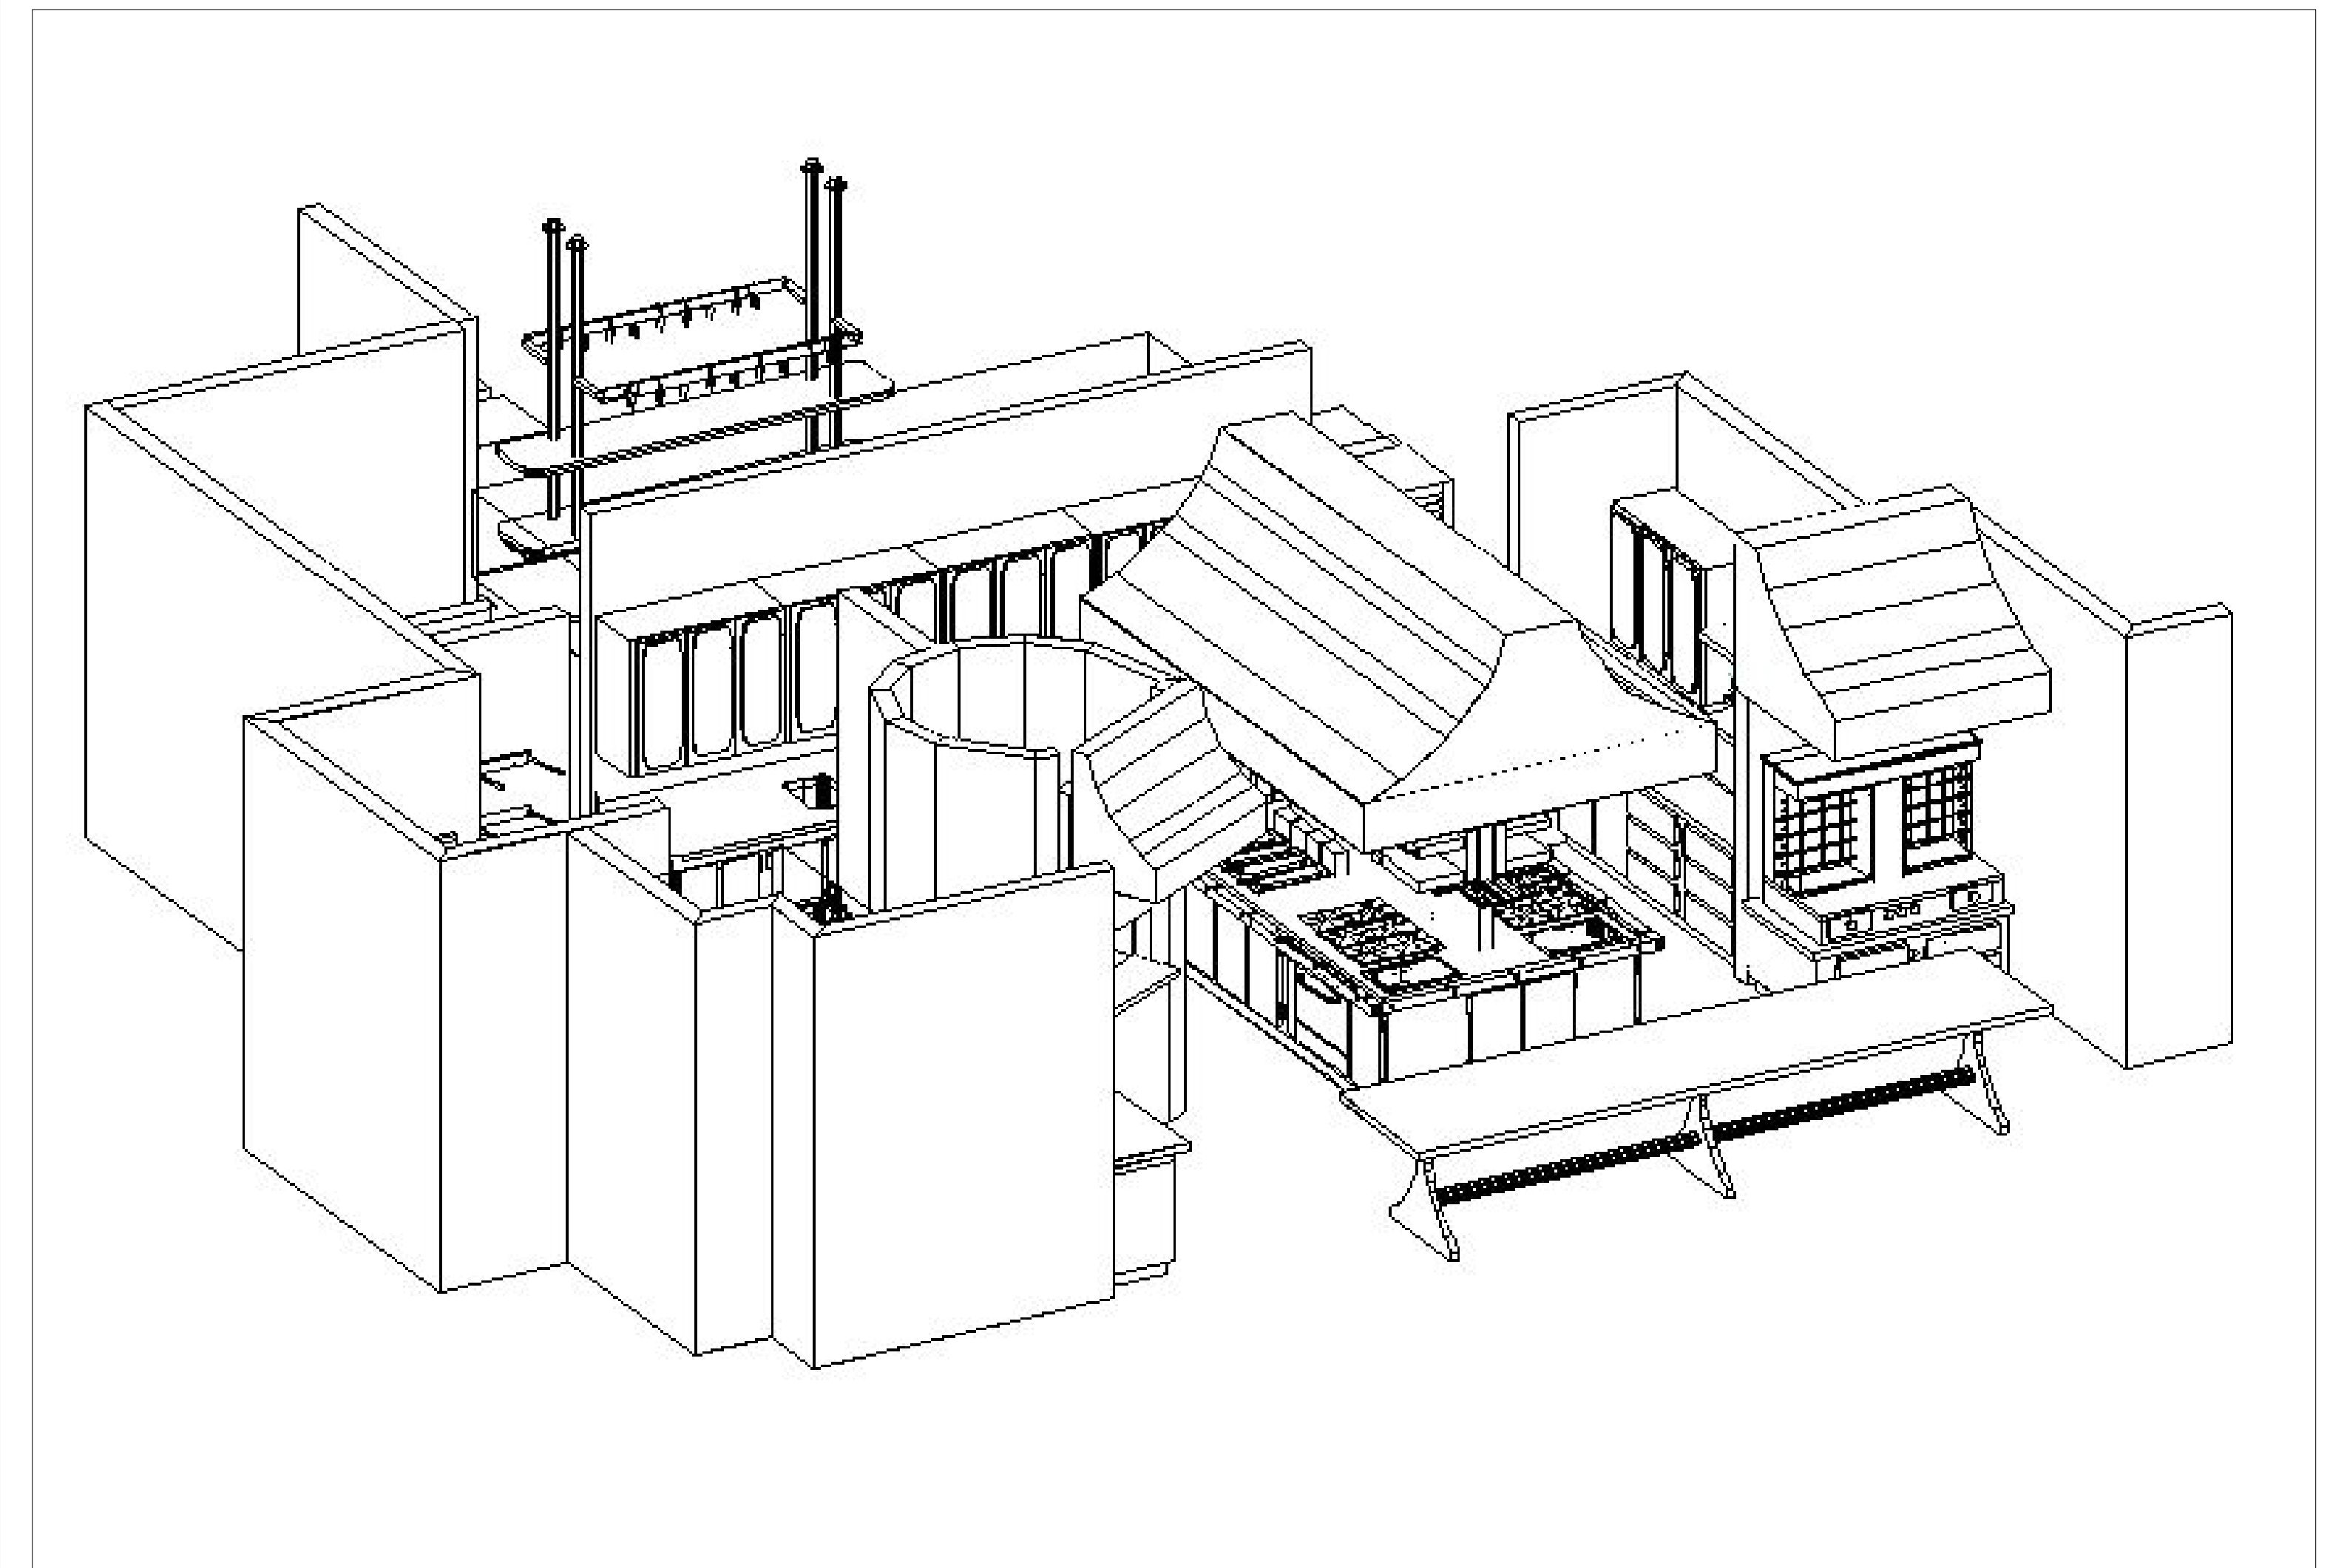

Golf Club Resort LaQuinta, CA (preliminary design)

Isometric View of Display Kitchen

Food Service Schematic Plan

Scale 1/4"=1'-0"