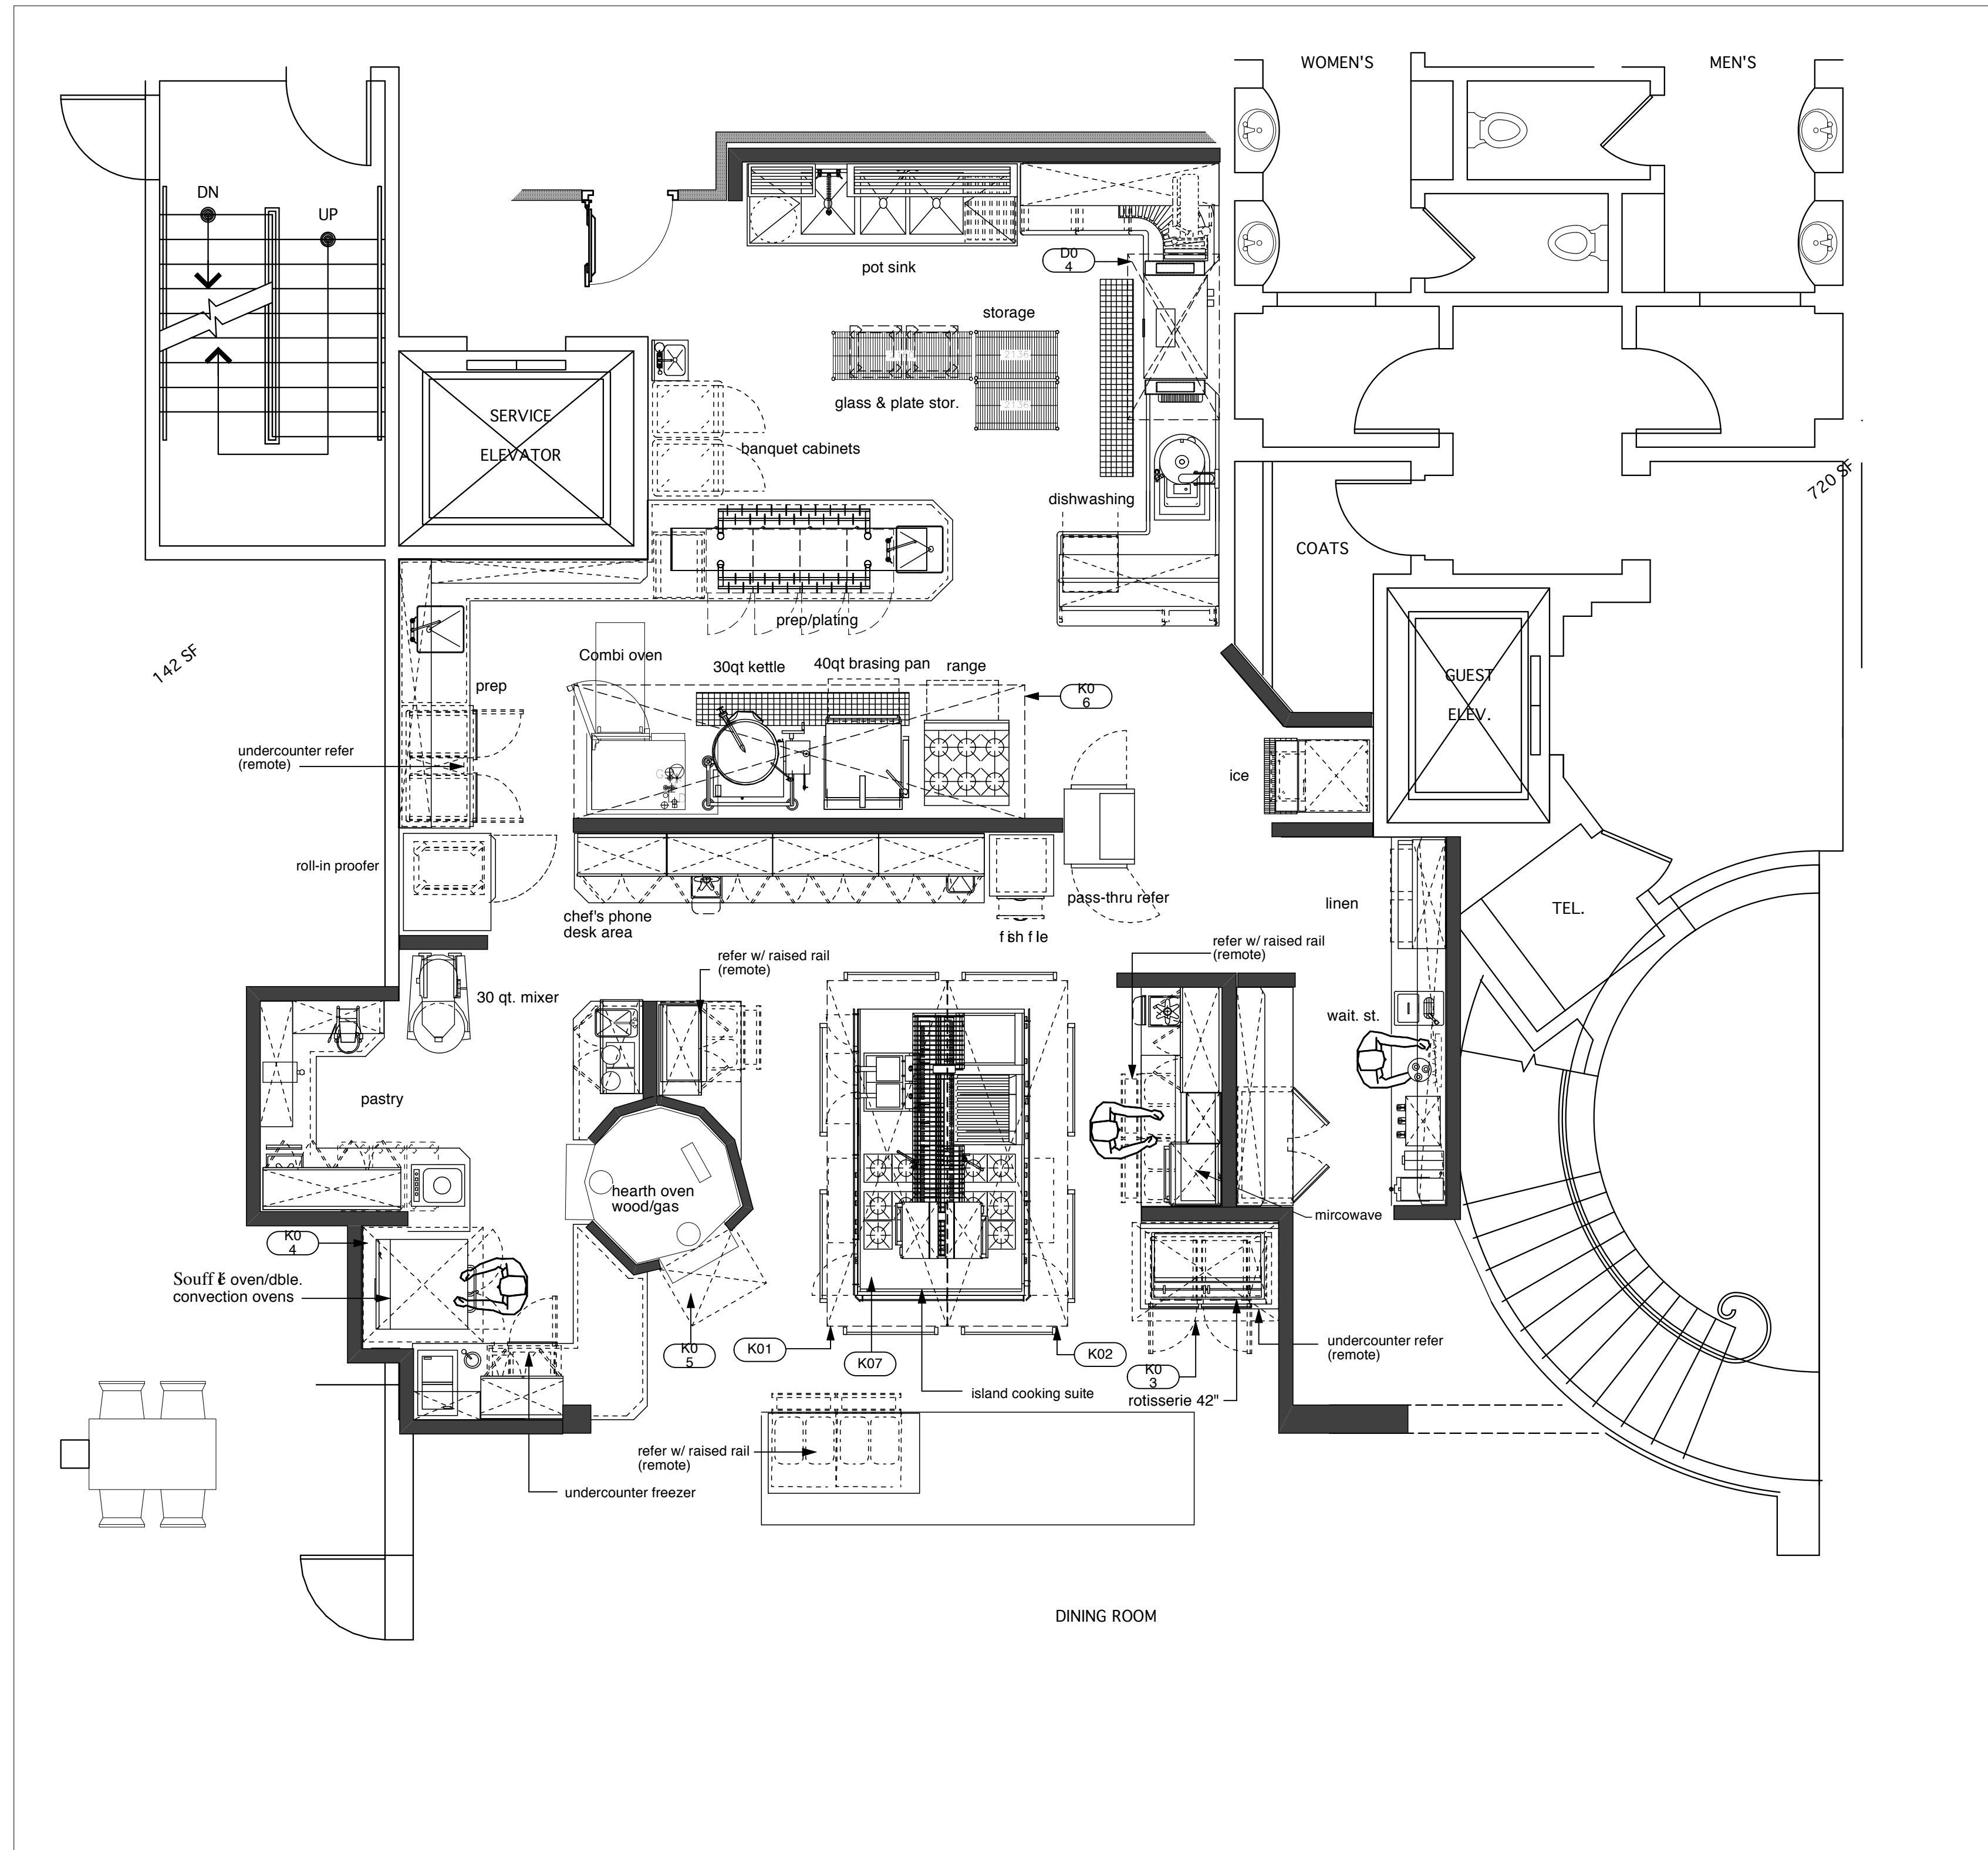

Golf Club Resort LaQuinta, CA (preliminary design)

Isometric View of Display Kitchen

Food Service Schematic Plan

Scale 1/4"=1'-0"