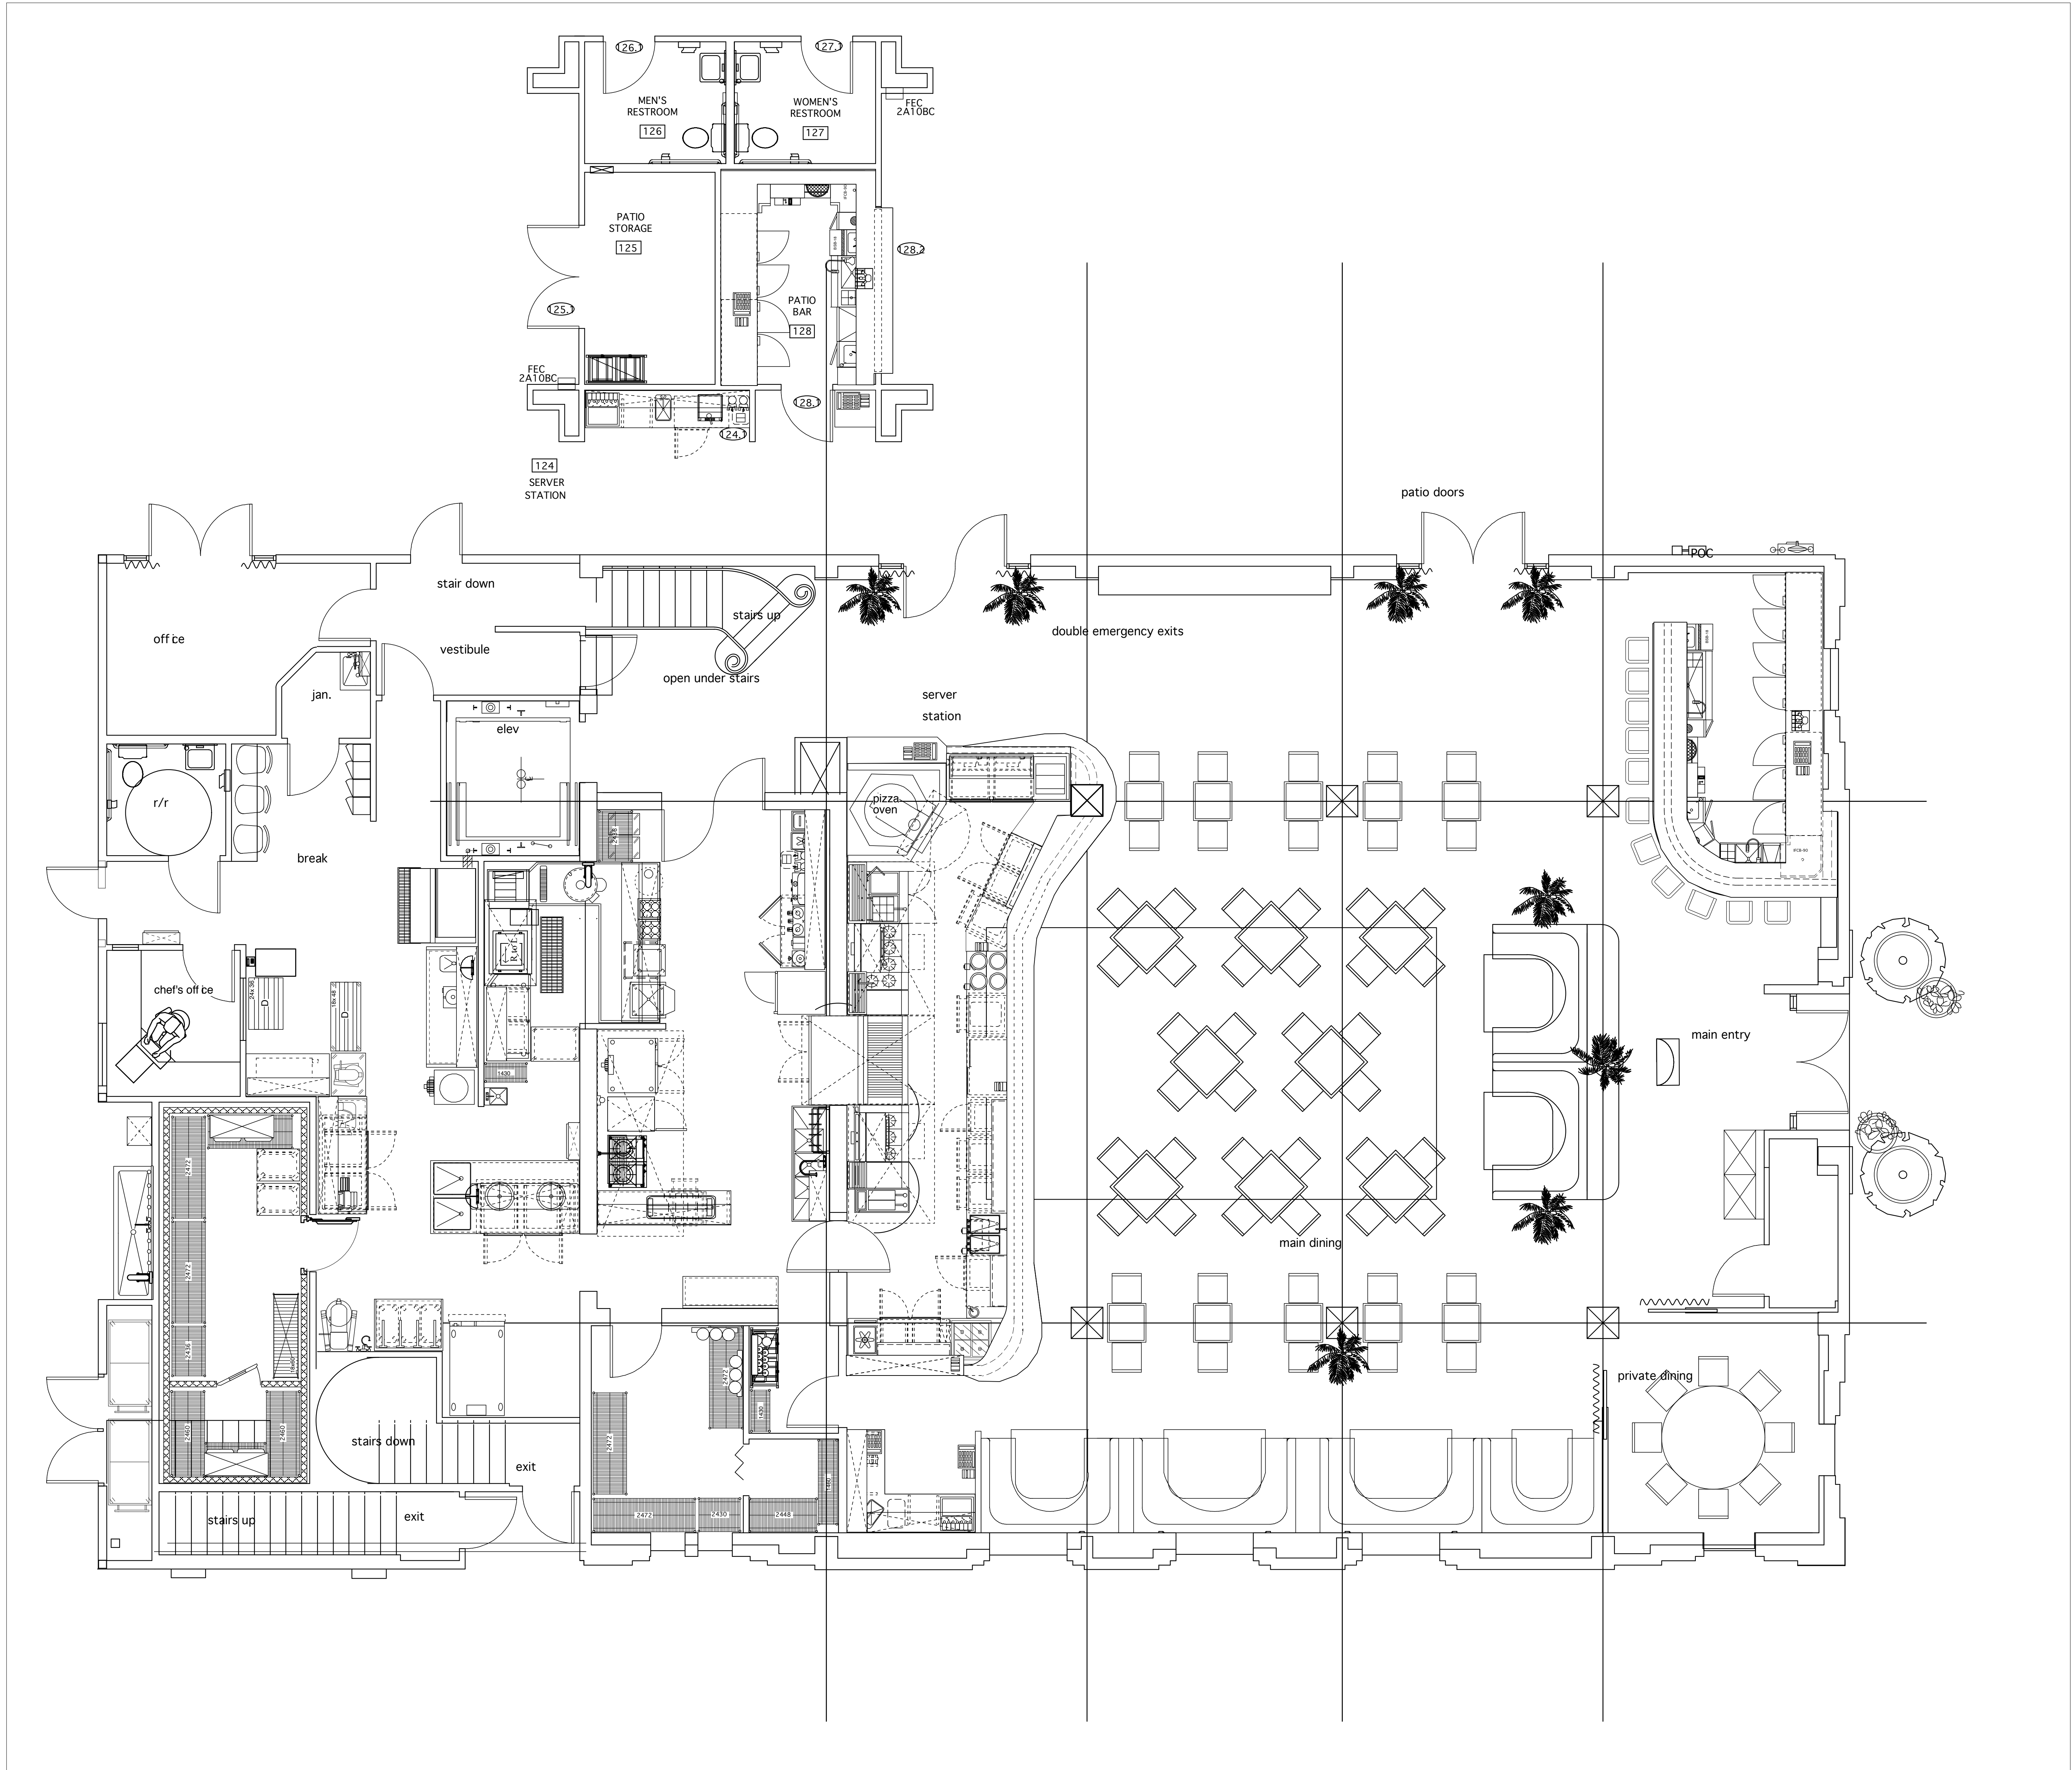

Galletto's Ristorante

Galletto's Ristorante

Display Cooking-K Area
Left isometric view

Pantry, Pastry-K Area
Right isometric view

Prep & Ice Production- K Areas
Left isometric view

Waiter/Waiterss Station & Pot Washing- D & W Areas
Left isometric view