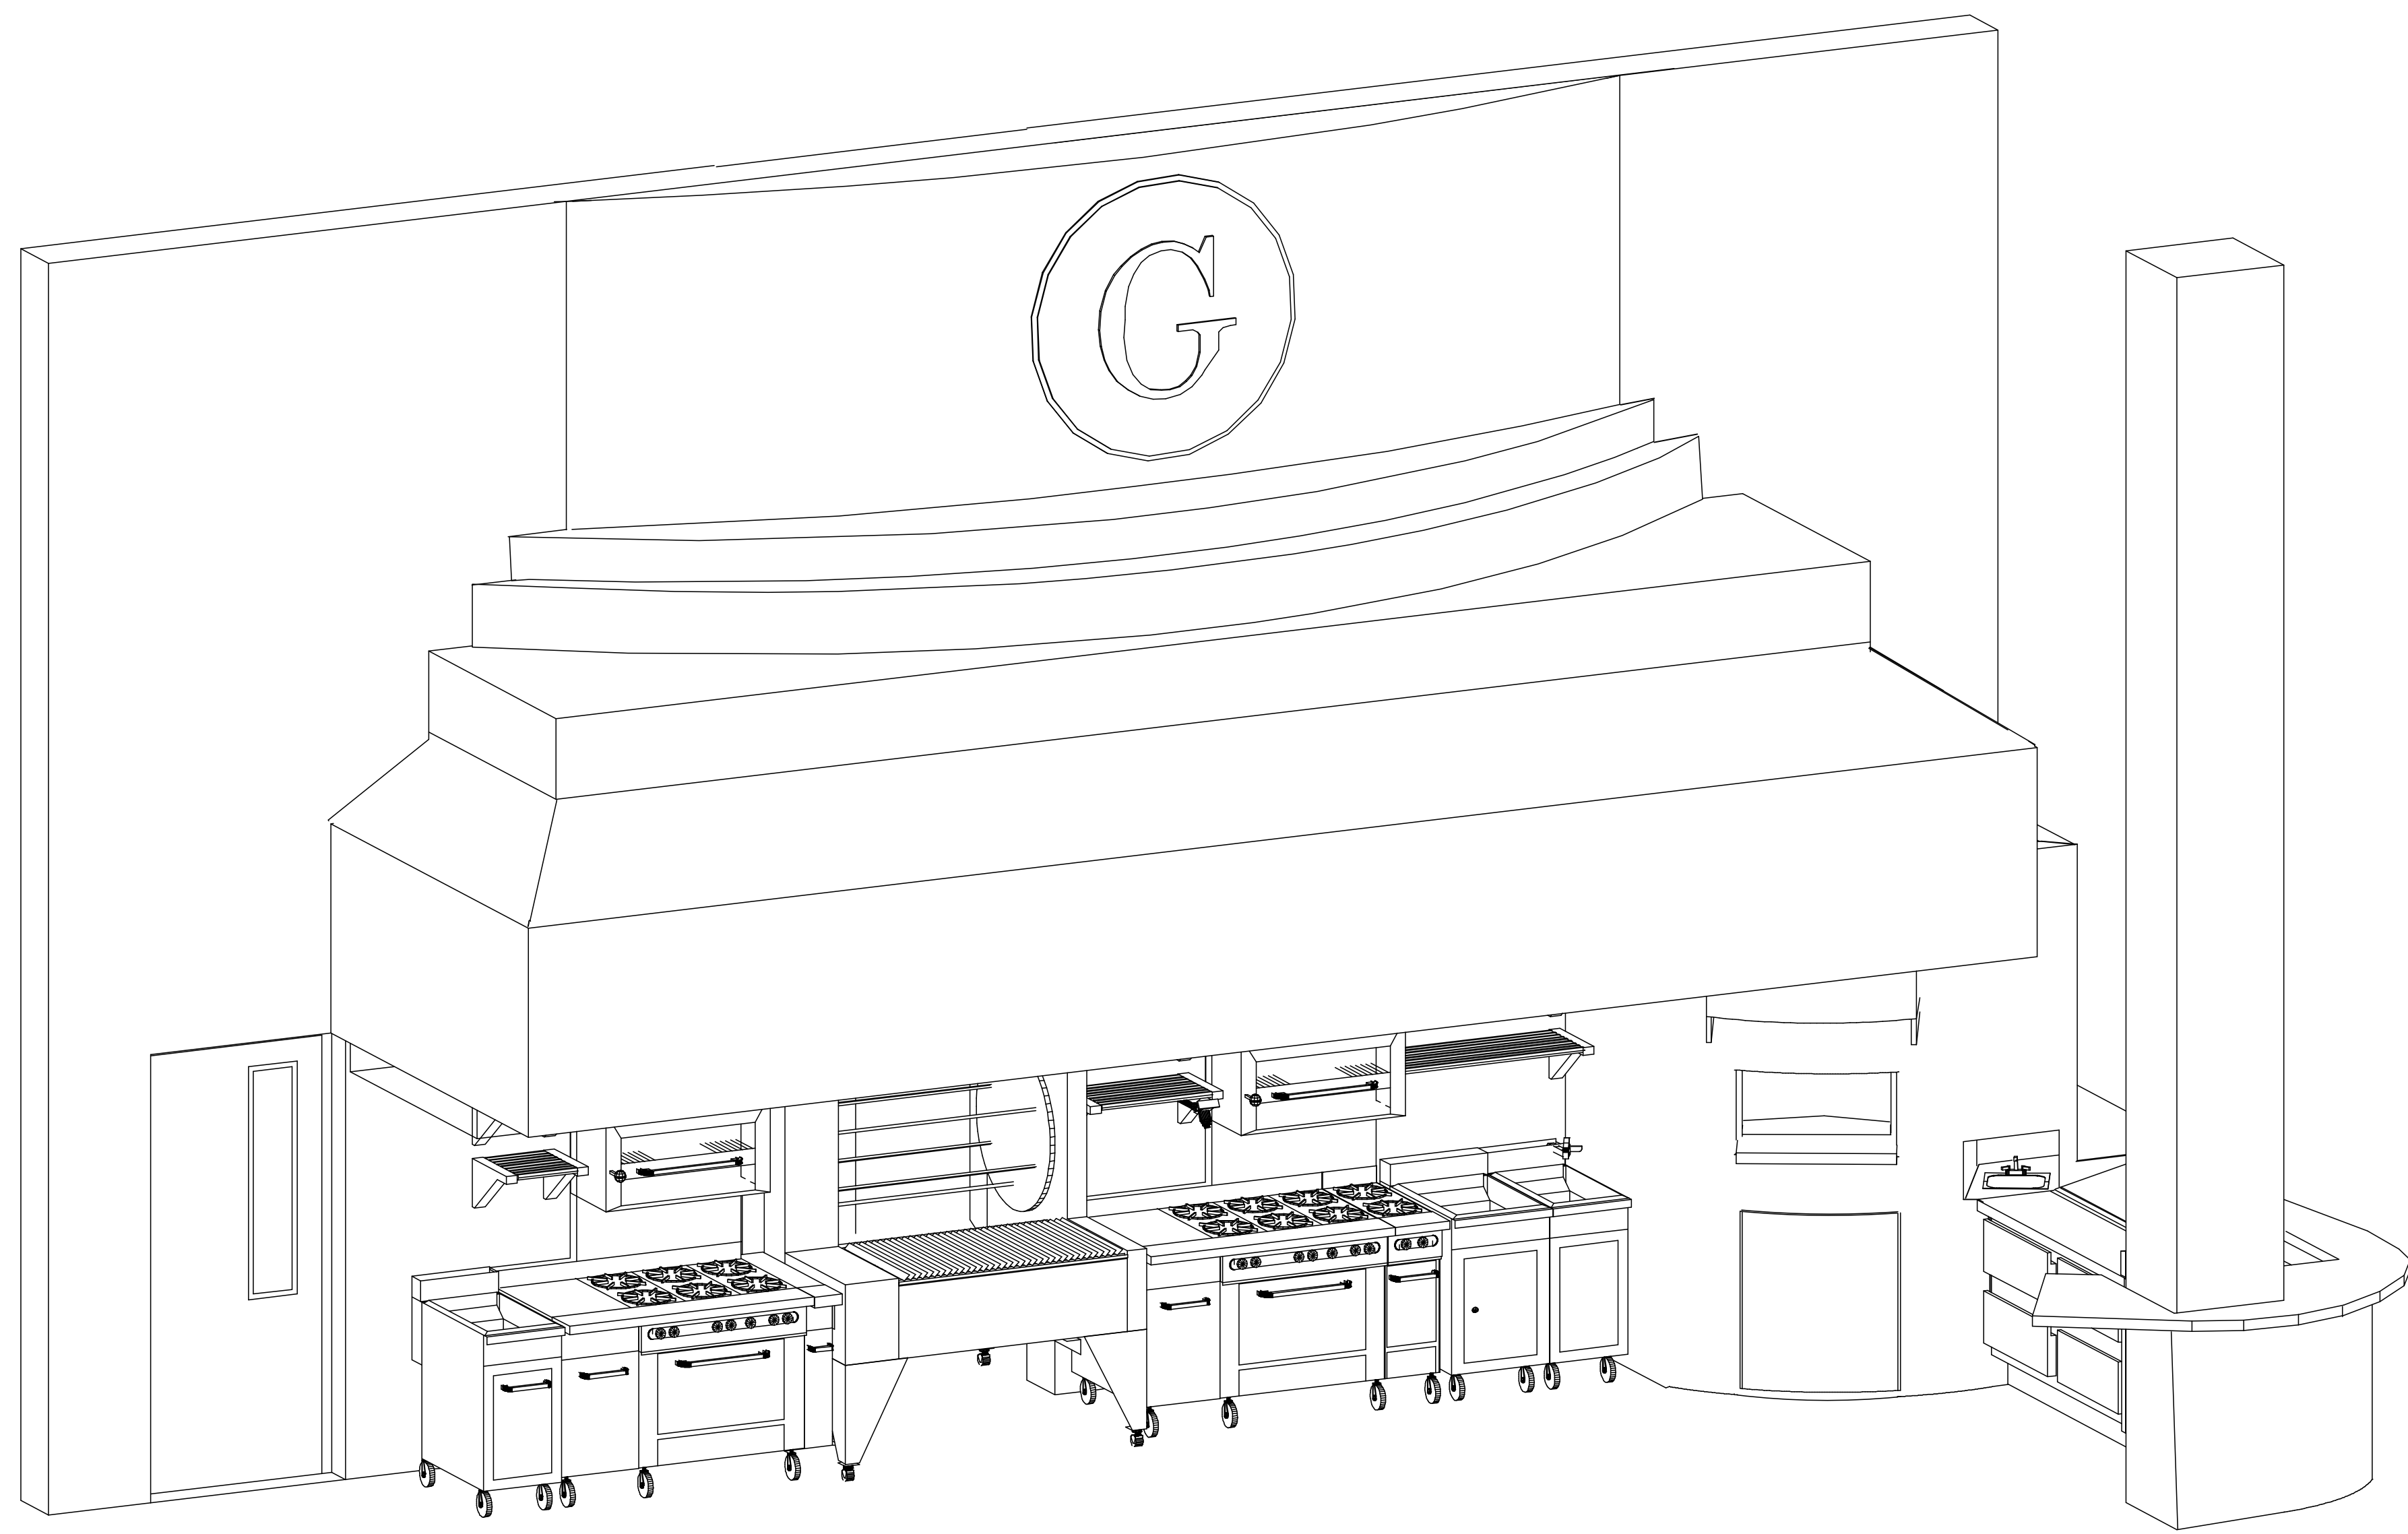

Galletto's Ristorante

Galletto's Ristorante

Display Cooking-K Area
Left isometric view

Pantry, Pastry-K Area
Right isometric view

Prep & Ice Production- K Areas
Left isometric view

Waiter/Waiterss Station & Pot Washing- D & W Areas
Left isometric view